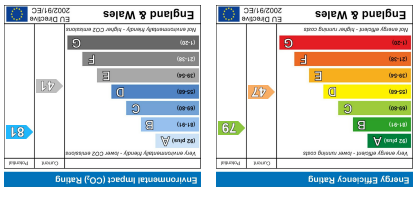

All appliances listed in these details are only 'as seen' and have not been tested by Gibson Lane, nor have we sought certification of warranty or service, unless otherwise stated. Measurements, areas and distances are approximate. Floor plans and photographs are for guidance purposes only and must not be relied upon for any purpose. These details are offered on the understanding that all negotiations are made through this company. Neither these particulars, nor verbal representations, form part of any offer or contract, and their accuracy cannot be guaranteed.